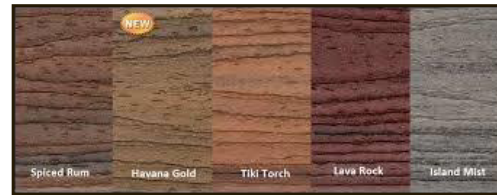

Trex Transcends Tropical
25-year Limited Fade and Stain Warranty
$5.49/lf Trex®